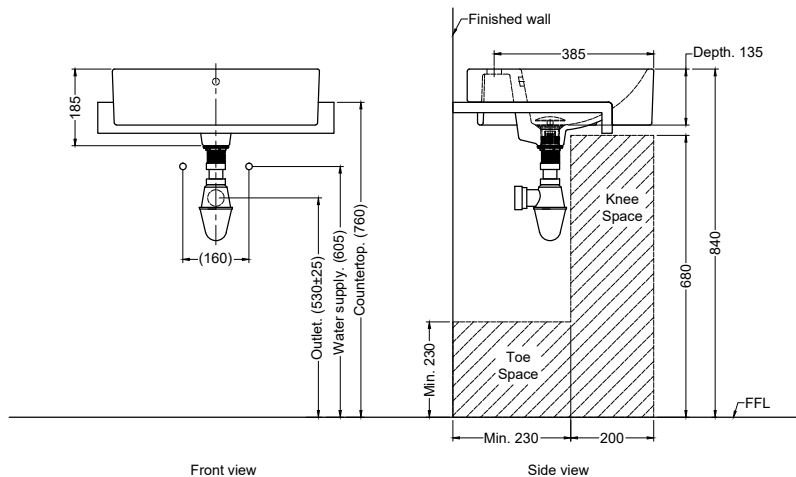

### Product Specification

- Dimension : 500(L) x 450(W) x 185(H)mm
- Material : Vitreous China

### Technical Drawing

Top view

Front view

Side view

( ) Denotes recommended value.  
All dimension are in mm.  
Use template for counter top opening.  
Codes/ Standard: BCA 2019

Rev	0.1
Date	30.04.2021

**DISCLAIMER** : While every effort has been made to ensure factual accuracy, the information presented is subject to changes due to requirements in different sites, markets and / or countries. Rigel reserves the right to make the necessary amendments at any time without prior notice.