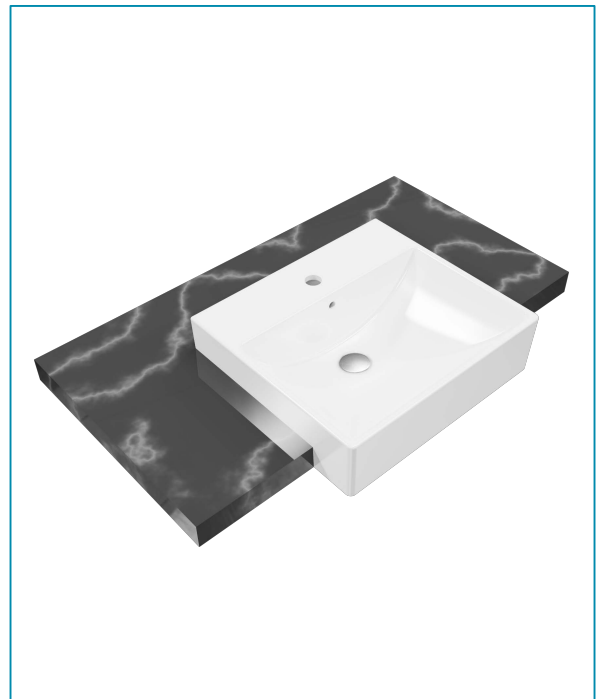

## Semi-Recessed Lavatory

### Product Features

- High gloss surface finishing
- Easy to clean surface profile

### Product Specification

- Dimension : 500(L) x 450(W) x 185(H)mm
- Material : Vitreous China

### Technical Drawing

Top view

Front view

Side view

( ) Denotes recommended value.  
All dimension are in mm.  
Use template for counter top opening.  
Codes/ Standard: BCA 2019

Rev	0.1
Date	30.04.2021

**DISCLAIMER** : While every effort has been made to ensure factual accuracy, the information presented is subject to changes due to requirements in different sites, markets and / or countries. Rigel reserves the right to make the necessary amendments at any time without prior notice.