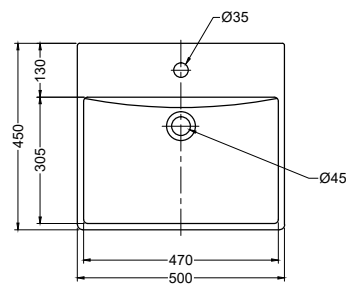

### Product Specification

- Dimension : 500(L) x 450(W) x 185(H)mm
- Material : Vitreous China

### Technical Drawing

Top view

Front view

Side view

( ) Denotes recommended value.  
All dimension are in mm.  
Use template for counter top opening.  
Codes/ Standard: BCA 2019

Rev	0.1
Date	30.04.2021

**DISCLAIMER** : While every effort has been made to ensure factual accuracy, the information presented is subject to changes due to requirements in different sites, markets and / or countries. Rigel reserves the right to make the necessary amendments at any time without prior notice.